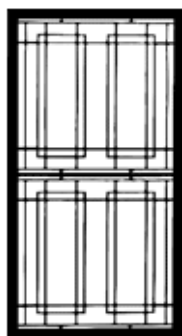

CITYDOORS SLIDING DOORS

SP10S
Suits 900mm
Sliding Door Openings

SP109/SP109S/SP112S
Suits
700mm to 1200mm
Sliding Door Openings

SP15AB

SP14S/SP15B

SP48S

SP15BB

CITYDOORS – DOORS WITH STYLE