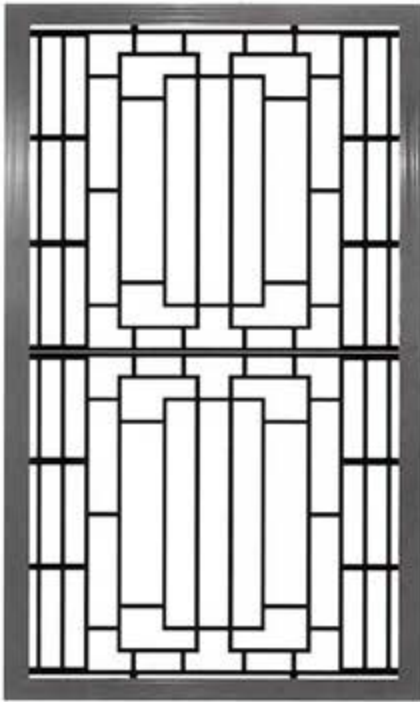

COLONIAL CASTINGS
SLIDING DOORS

SP48S*
2 per door

SP14S*/SP15B*

SP15BB*
2 per door

SP15AB*

Colonial Castings
Punched Aluminium Mesh

Passed Impact Test AS5041-2003
Passed Lock and Hinge Test AS5041-2003
Passed Australian Sheer Test AS5041
Powder coated black

Standard sizes: 2.0mm thick
750 x 2000mm
900 x 2000mm
1200 x 2000mm

Alumesh SP67
2mm Punched Aluminium

Close up of Alu Mesh

SP67 Colonial Alu Mesh

FOR SLIDING DOORS

SA101 AND SA101